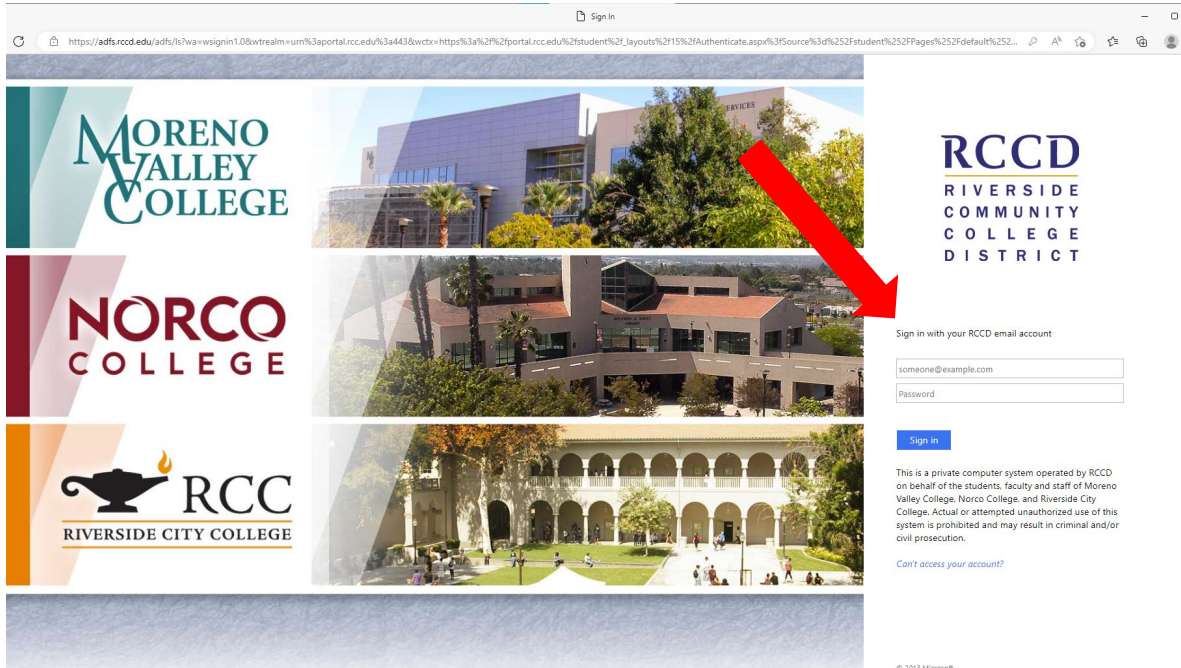

# Online Orientation

- **Log into MyPortal:** <https://portal.rcc.edu/student/Pages/default.aspx>
  - Your MyPortal email is your Norco College issued student email. Your initial password is your 6-digit date of birth (Ex. date of birth 03/27/2001 would be 032701).