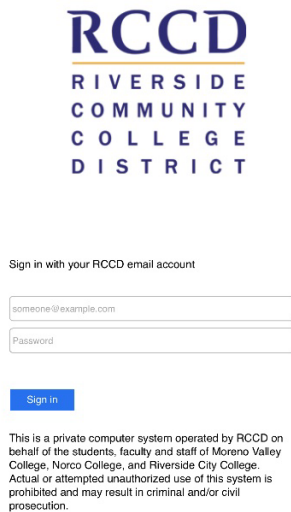

- **If using a smartphone/tablet:**