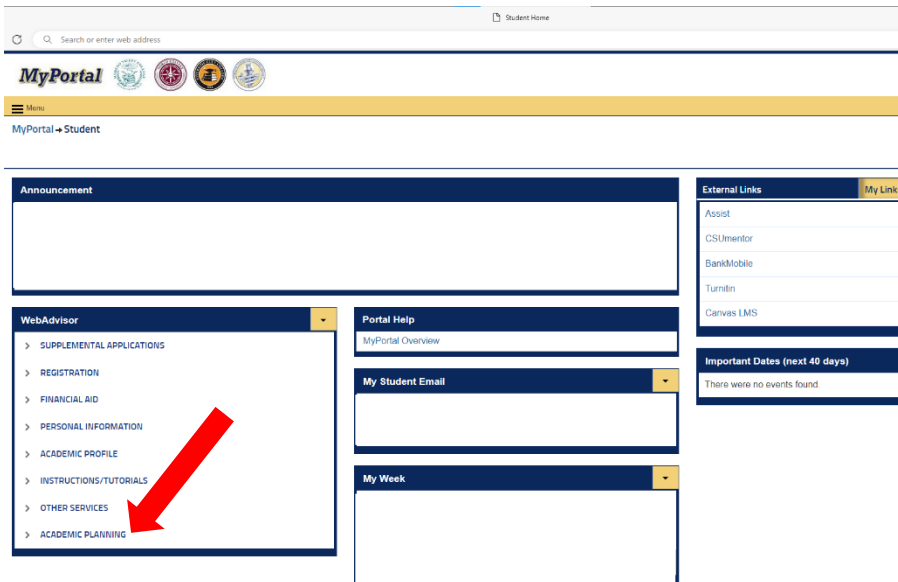

# Online Orientation

- **Log into MyPortal:** <https://portal.rcc.edu/student/Pages/default.aspx>
  - Your MyPortal email is your Norco College issued student email. Your initial password is your 6-digit date of birth (Ex. date of birth 03/27/2001 would be 032701).

- **If using a smartphone/tablet:**

- Steps will be the same if using a smartphone, tablet or desktop.
- Select 'Academic Planning'

- Select 'Take Your Online Orientation'