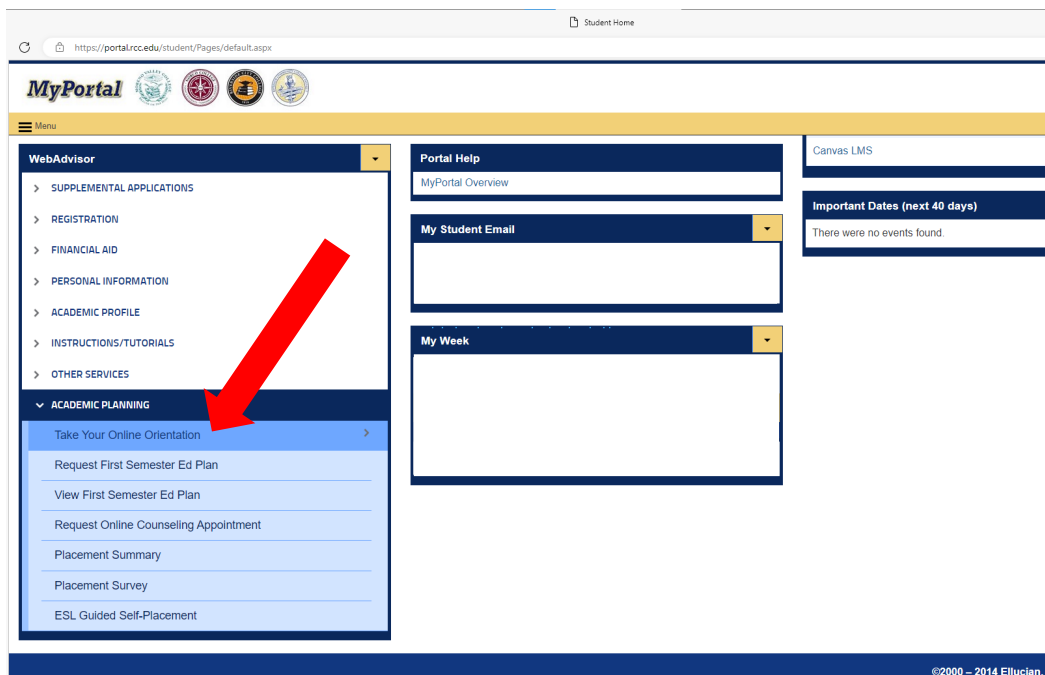

# Online Orientation

- **Log into MyPortal:** <https://portal.rcc.edu/student/Pages/default.aspx>
  - Your MyPortal email is your Norco College issued student email. Your initial password is your 6-digit date of birth (Ex. date of birth 03/27/2001 would be 032701).

- **If using a smartphone/tablet:**

- Steps will be the same if using a smartphone, tablet or desktop.
- Select 'Academic Planning'

- Select 'Take Your Online Orientation'