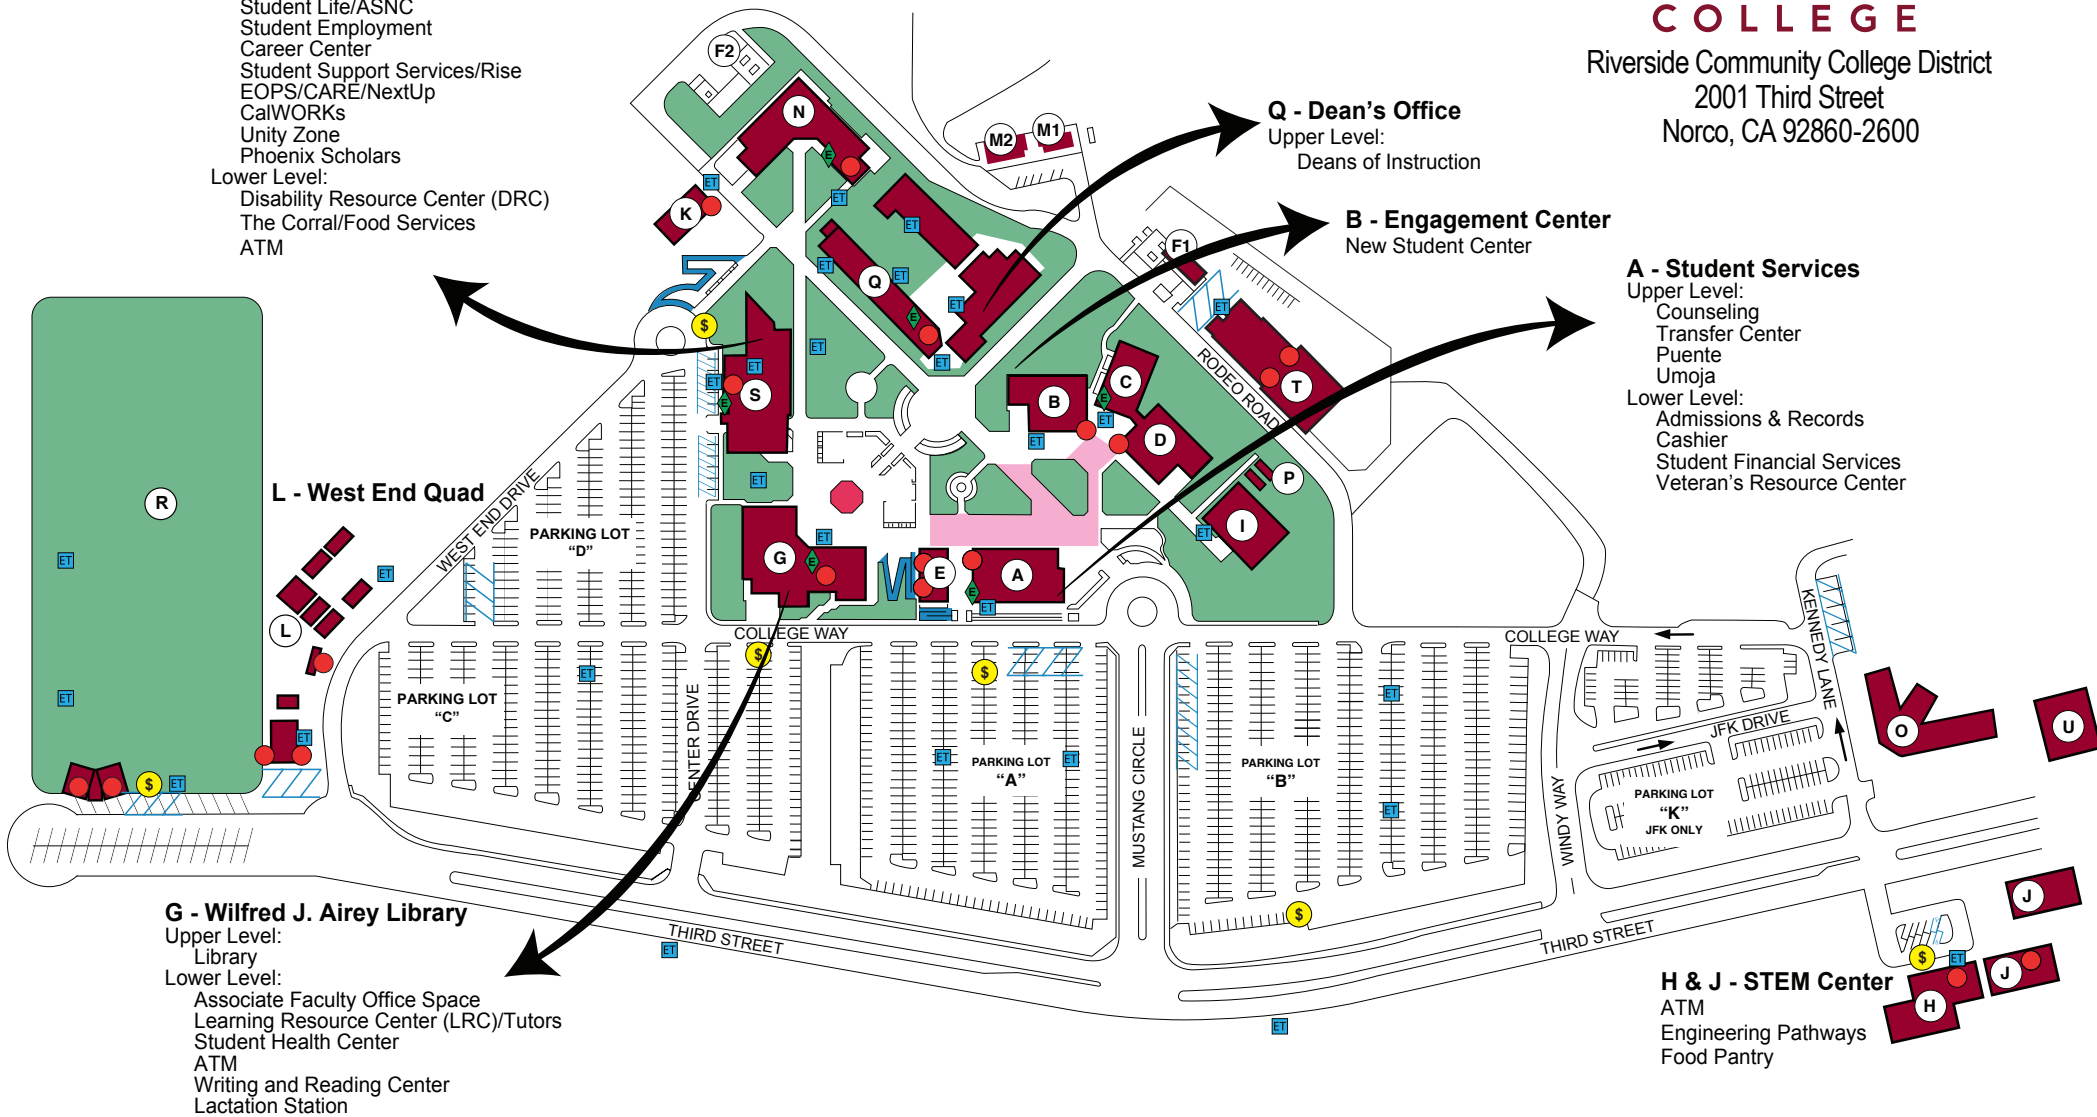

## B - Engagement Center

New Student Center

## A - Student Services

Upper Level:

- Counseling
- Transfer Center
- Puente
- Umoja

Lower Level:

- Admissions & Records
- Cashier
- Student Financial Services
- Veteran's Resource Center

## G - Wilfred J. Airey Library

Upper Level:

- Library

Lower Level:

- Associate Faculty Office Space
- Learning Resource Center (LRC)/Tutors
- Student Health Center
- ATM
- Writing and Reading Center
- Lactation Station

## L - West End Quad