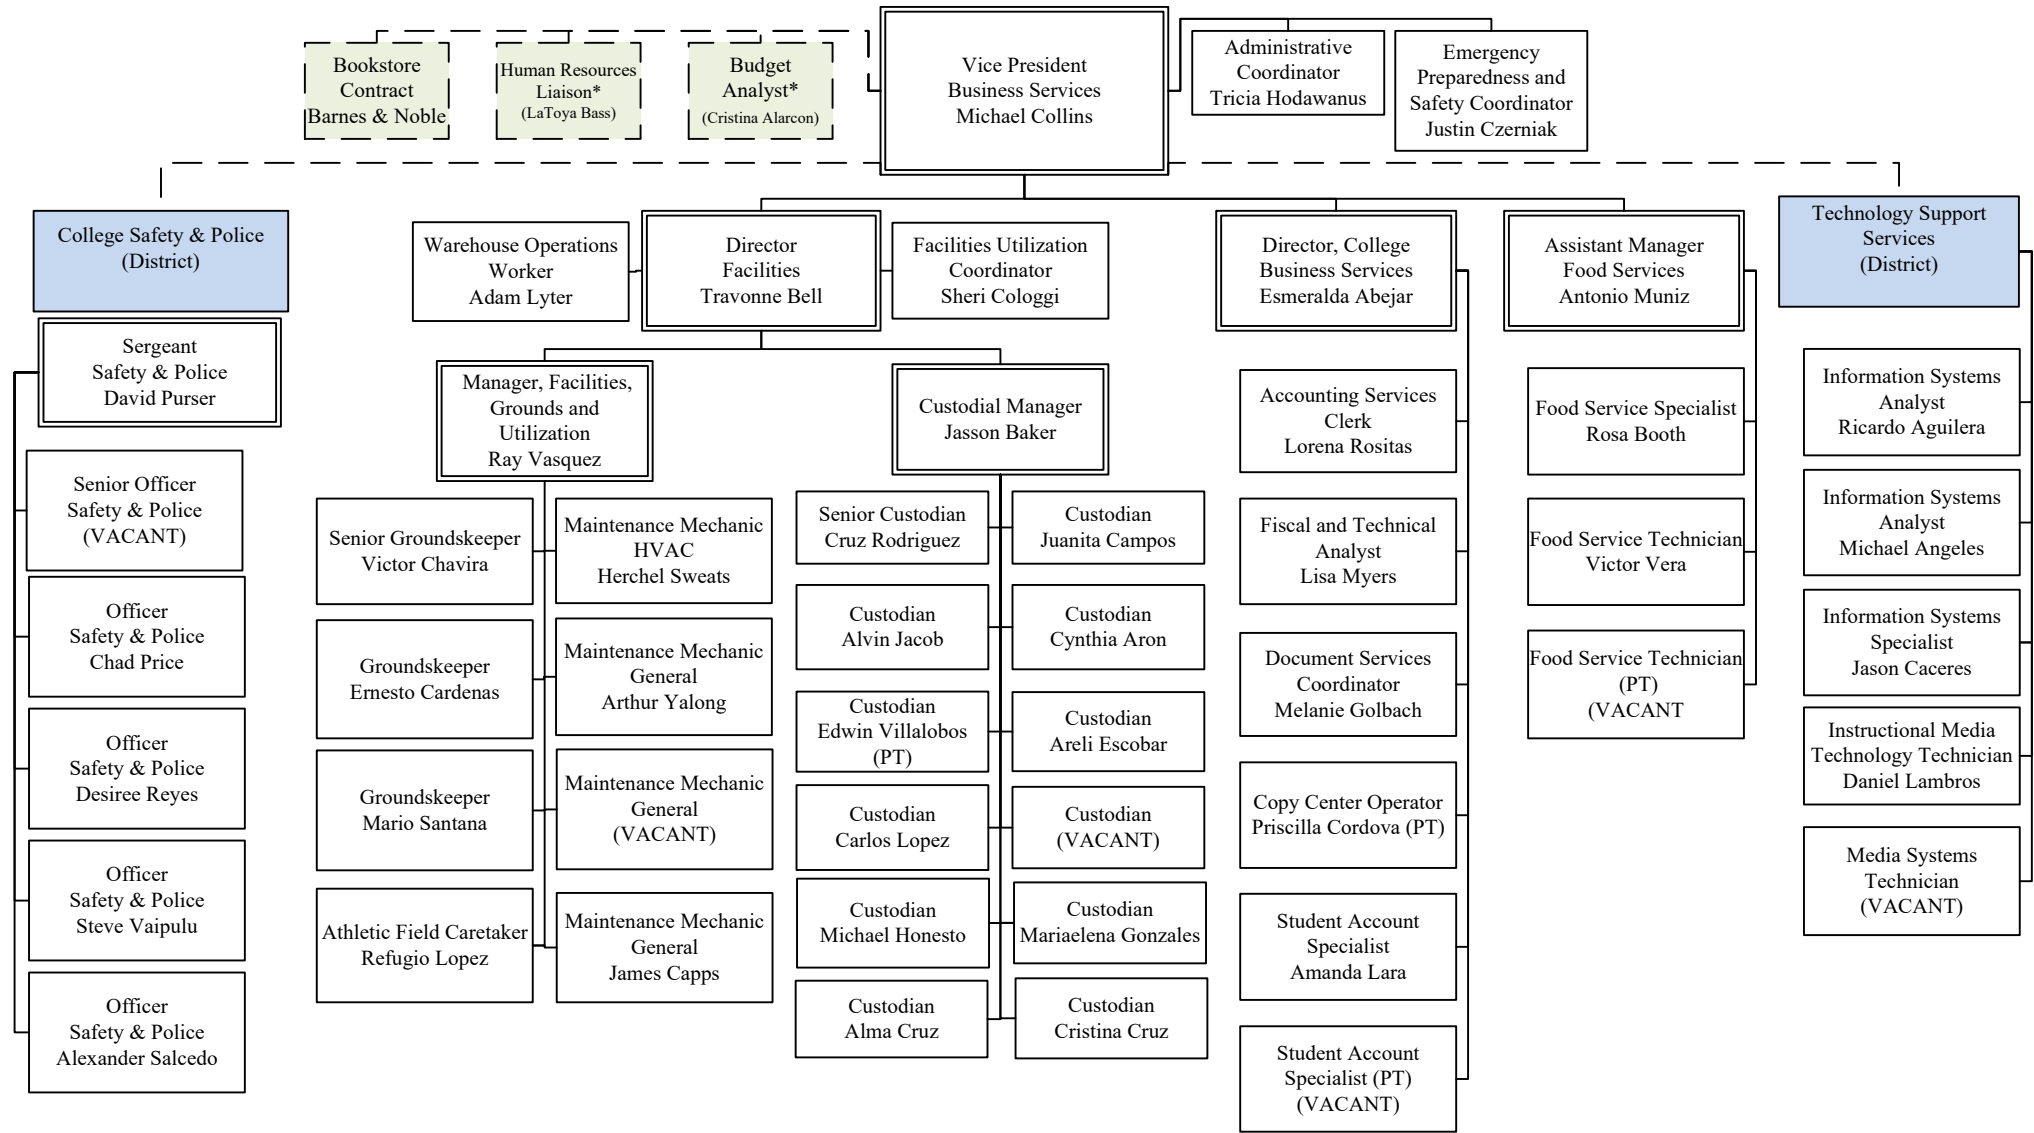

Riverside Community College District

Norco College – Business Services

- = Centralized service with dedicated staff serving Norco College
- * = Centralized service with a dedicated staff person to serve Norco College
- PT = Permanent Part-Time Employee