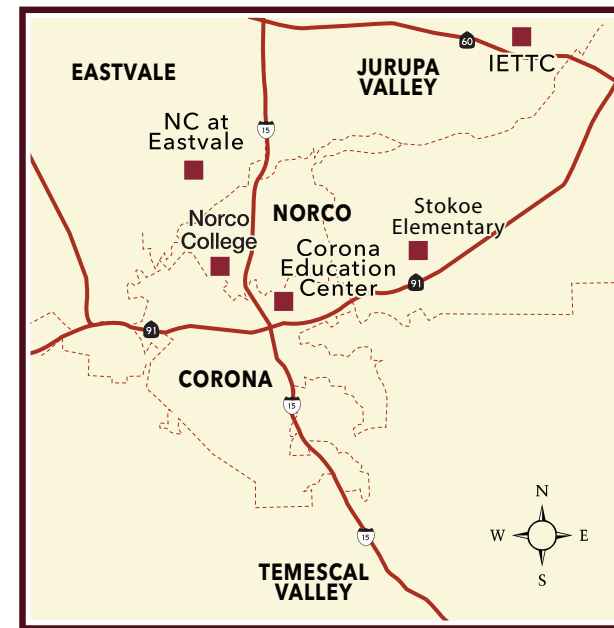

College Economic Impact

Ethnicity

"I came to Norco College blindly. It was close to my house, and it was my only option. But I loved it. The mentorship and the level of discipline and study skills I gained at Norco College have been invaluable."

— **Brenda Lopez Reyna**
Mustang Alum
UC Riverside Graduate, Ph.D.

NORCO COLLEGE | 2001 Third Street
Norco, CA 92860
www.norcocollege.edu

Norco College is part of the 41st Congressional District, the 31st and 32nd Senate District, and the 63rd Assembly Districts.

Norco College is one of three colleges in the Riverside Community College District. Originally established as a campus in 1991, Norco College became the 112th California Community College in January 2010.