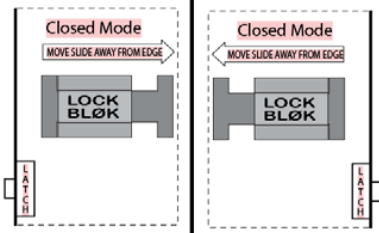

# How to use the Lock Blok

Step 1: **ALWAYS KEEP THE DOOR LOCKED**

Step 2: Slide the Lock Blok the Open Mode

Step 3: Close the door

**In the event of an Incident or Lockdown**

Step 1: Slide the Lock Blok to close the door

Step 2: Do **NOT** open the door!

Step 3: Turn off the lights and stay quiet until an all clear is given.

# How to use the Lock Blok

Step 1: **ALWAYS KEEP THE DOOR LOCKED**

Step 2: Hook the Door Blok around the inside and outside door handles

Step 3: Close the door

**In the event of an Incident or Lockdown**

Step 1: Unhook the Door Blok and close the door