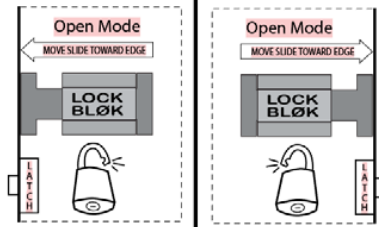

# How to use the Lock Blok

Step 1: **ALWAYS KEEP THE DOOR LOCKED**

Step 2: Slide the Lock Blok the Open Mode

Step 3: Close the door

**In the event of an Incident or Lockdown**

Step 1: Slide the Lock Blok to close the door

Step 2: Do **NOT** open the door!

Step 3: Turn off the lights and stay quiet until an all clear is given.

# How to use the Lock Blok

Step 1: **ALWAYS KEEP THE DOOR LOCKED**

Step 2: Hook the Door Blok around the inside and outside door handles

Step 3: Close the door

**In the event of an Incident or Lockdown**

Step 1: Unhook the Door Blok and close the door