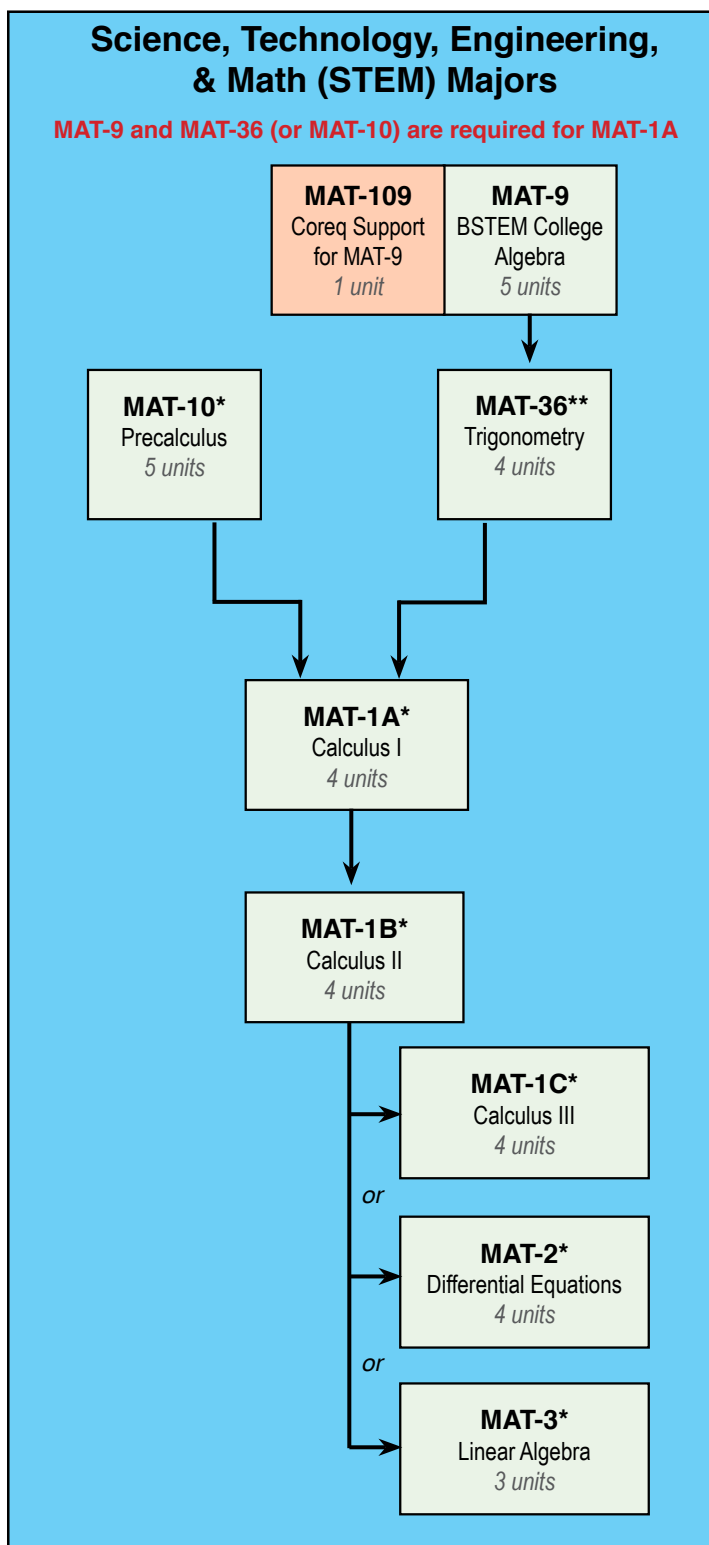

Moving Through Math at Norco College

Please visit the Counseling Department before enrolling if you have questions as to appropriate Math course for your major.

951-372-7101

You can also make an appointment to see a counselor at:

<https://www.norcocollege.edu/services/counseling/Pages/index.aspx>

For CSU/UC School/Major specific courses please visit www.assist.org

Non Degree Applicable, only need to enroll if placed

Transferable and/or Degree Applicable

* UC/CSU Transferable

** CSU Transferable Only

Updated December 2022