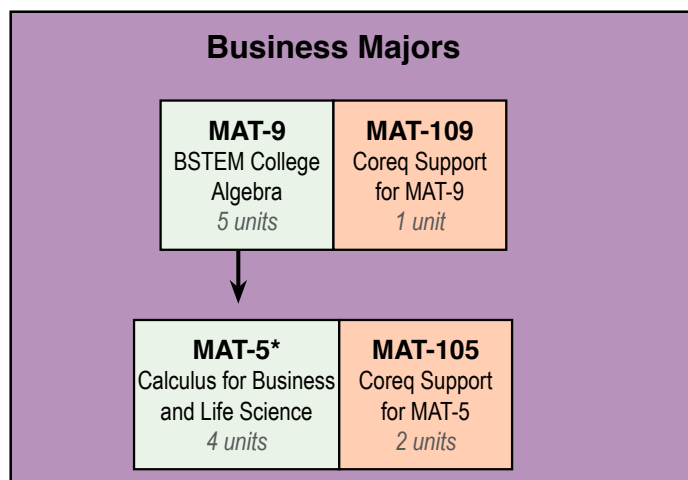

Moving Through Math at Norco College

Please visit the Counseling Department before enrolling if you have questions as to appropriate Math course for your major.

951-372-7101

You can also make an appointment to see a counselor at:

<https://www.norcocollege.edu/services/counseling/Pages/index.aspx>

For CSU/UC School/Major specific courses please visit www.assist.org

Non Degree Applicable, only need to enroll if placed

Transferable and/or Degree Applicable

* UC/CSU Transferable

** CSU Transferable Only

Updated December 2022